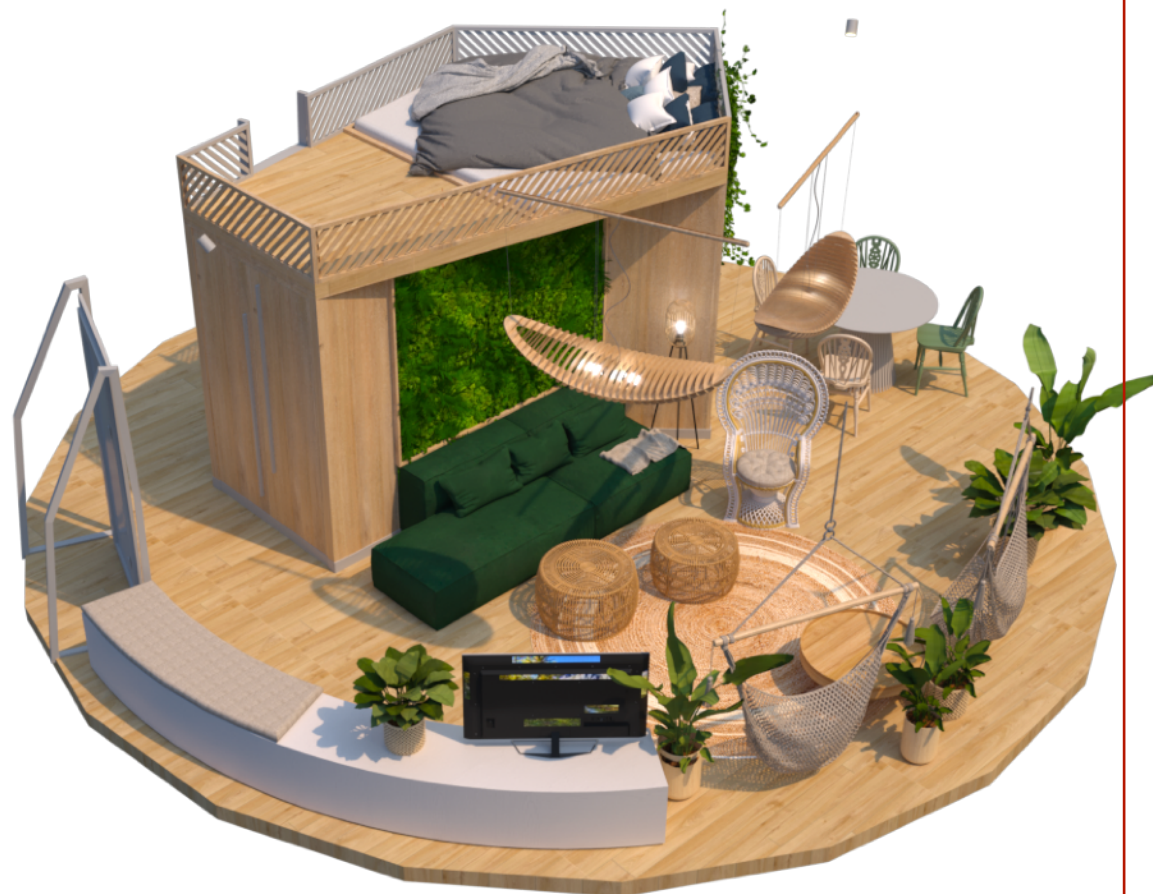

Polidomes International Sp .z o.o.

ul. Jedności Narodowej 22c

78-100 Kołobrzeg, NIP: PL 671 182 35 78

COMFORT SET

Model	G30	G40	G50
Dimensions	Surface: 30 m2 Diameter: 6.2 m Height: 3.8 m	Surface: 40 m2 Diameter: 7.4 m Height: 4.6 m	Surface: 50 m2 Diameter: 8 m Height: 4 m
Construction and cover	7 700 €	8 610 €	10 700 €
Insulation	7 380 €	9 840 €	12 300 €
Insulated dome floor	7 600 €	8 900 €	10 450 €
Ventilation system with recuperator	3 700 €	4 300 €	5 400 €
Heat pump with air conditioning	3 270 €	4 150 €	5 200 €
Aluminum Doors with extension roof	2 500 €	2 500 €	2 500 €
Total cost:	32 150 €	38 300 €	46 550 €

TRENDLINE SET

EQUIPMENT:	QTY.	PRICE
* Mezzanine <ul style="list-style-type: none"> • Bathroom module + equipment + finishing, • Kitchen module + equipment, • Bedroom module + equipment. • Vinyl flooring. 	1	22 000 €
Semicircular TV cabinet with a seat	1	2 000 €
Sofa	1	860 €
Coffee table	1	200 €
Table	1	520 €
Chair	4	530 €
Carpet	1	185 €
Armchair	2	460 €
Suspended lamp	3	280 €
Floor lamp	1	110 €
Pots + flowers	7	370 €
Wall mural	3m2	215 €
Pillows	8 pcs.	90 €
Total cost for Comfort Trendline set:		27 820 €

* Elements integral with the package (no exclude possible)

PREMIUM SET

EQUIPMENT:	QTY.	PRICE
* Mezzanine <ul style="list-style-type: none"> • Bathroom module + equipment + finishing, • Kitchen module + equipment, • Bedroom module + equipment. • Vinyl flooring. 	1	29 800 €
Semicircular TV cabinet with a seat, length 320 cm	1	3 100 €
Sofa	1	1 550 €
Table	1	925 €
A coffee table	2	740 €
Chair	4	680 €
Carpet	1	185 €
Hammocks	2	155 €
Armchair	1	925 €
Suspended lamp	2	920 €
Floor lamp	1	215 €
Pots + flowers	7	650 €
Artificial moss on the wall	2,25m ²	280 €
Total cost for Comfort Premium set:		40 125 €