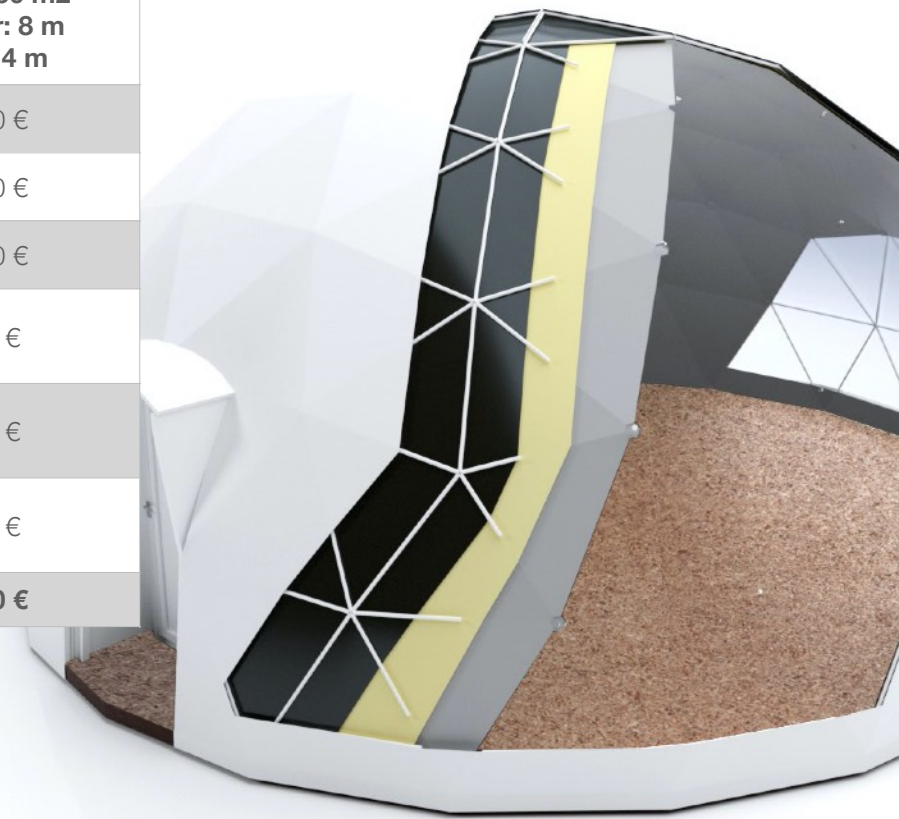

Polidomes International Sp .z o.o.

ul. Jedności Narodowej 22c

78-100 Kołobrzeg, NIP: PL 671 182 35 78

COMFORT SET

Model	G30	G40	G50
Dimensions	Surface: 30 m2 Diameter: 6.2 m Height: 3.8 m	Surface: 40 m2 Diameter: 7.4 m Height: 4.6 m	Surface: 50 m2 Diameter: 8 m Height: 4 m
Construction and cover	7 700 €	8 610 €	10 700 €
Insulation	7 380 €	9 840 €	12 300 €
Insulated dome floor	7 600 €	8 900 €	10 450 €
Ventilation system with recuperator	3 700 €	4 300 €	5 400 €
Heat pump with air conditioning	3 270 €	4 150 €	5 200 €
Aluminum Doors with extension roof	2 500 €	2 500 €	2 500 €
Total cost:	32 150 €	38 300 €	46 550 €

TRENDLINE SET

EQUIPMENT:	QTY.	PRICE
* Mezzanine <ul style="list-style-type: none"> • Bathroom module + equipment + finishing, • Kitchen module + equipment, • Bedroom module + equipment. • Vinyl flooring. 	1	22 000 €
Semicircular TV cabinet with a seat	1	2 000 €
Sofa	1	860 €
Coffee table	1	200 €
Table	1	520 €
Chair	4	530 €
Carpet	1	185 €
Armchair	2	460 €
Suspended lamp	3	280 €
Floor lamp	1	110 €
Pots + flowers	7	370 €
Wall mural	3m2	215 €
Pillows	8 pcs.	90 €
Total cost for Comfort Trendline set:		27 820 €

* Elements integral with the package (no exclude possible)

PREMIUM SET

EQUIPMENT:	QTY.	PRICE
* Mezzanine <ul style="list-style-type: none"> • Bathroom module + equipment + finishing, • Kitchen module + equipment, • Bedroom module + equipment. • Vinyl flooring. 	1	29 800 €
Semicircular TV cabinet with a seat, length 320 cm	1	3 100 €
Sofa	1	1 550 €
Table	1	925 €
A coffee table	2	740 €
Chair	4	680 €
Carpet	1	185 €
Hammocks	2	155 €
Armchair	1	925 €
Suspended lamp	2	920 €
Floor lamp	1	215 €
Pots + flowers	7	650 €
Artificial moss on the wall	2,25m ²	280 €
Total cost for Comfort Premium set:		40 125 €